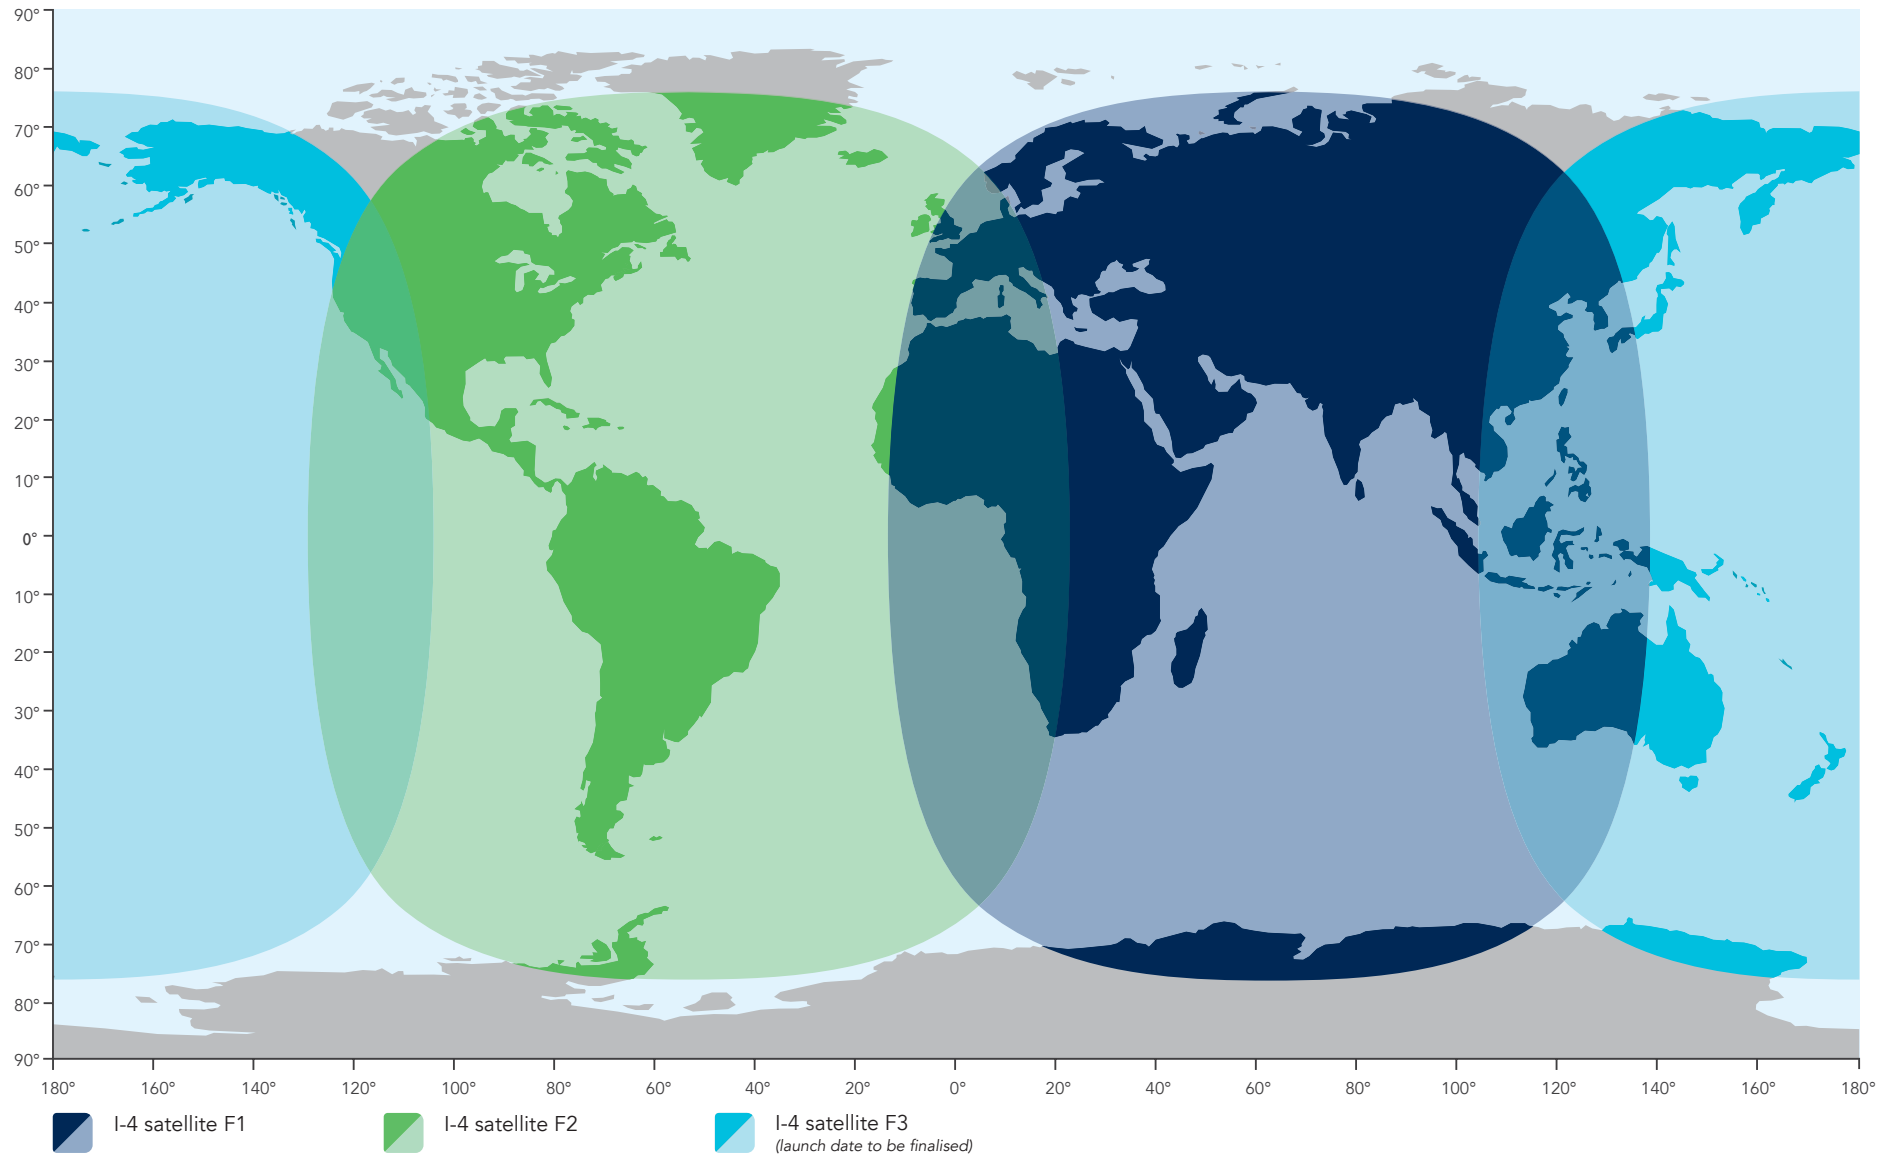

# FleetBroadband coverage

The map depicts Inmarsat's expectations of coverage, but does not represent a guarantee of service. The availability of service at the edge of coverage areas fluctuates depending on various conditions. The launch date of the F-3 satellite will be determined in due course. FleetBroadband coverage April 2007